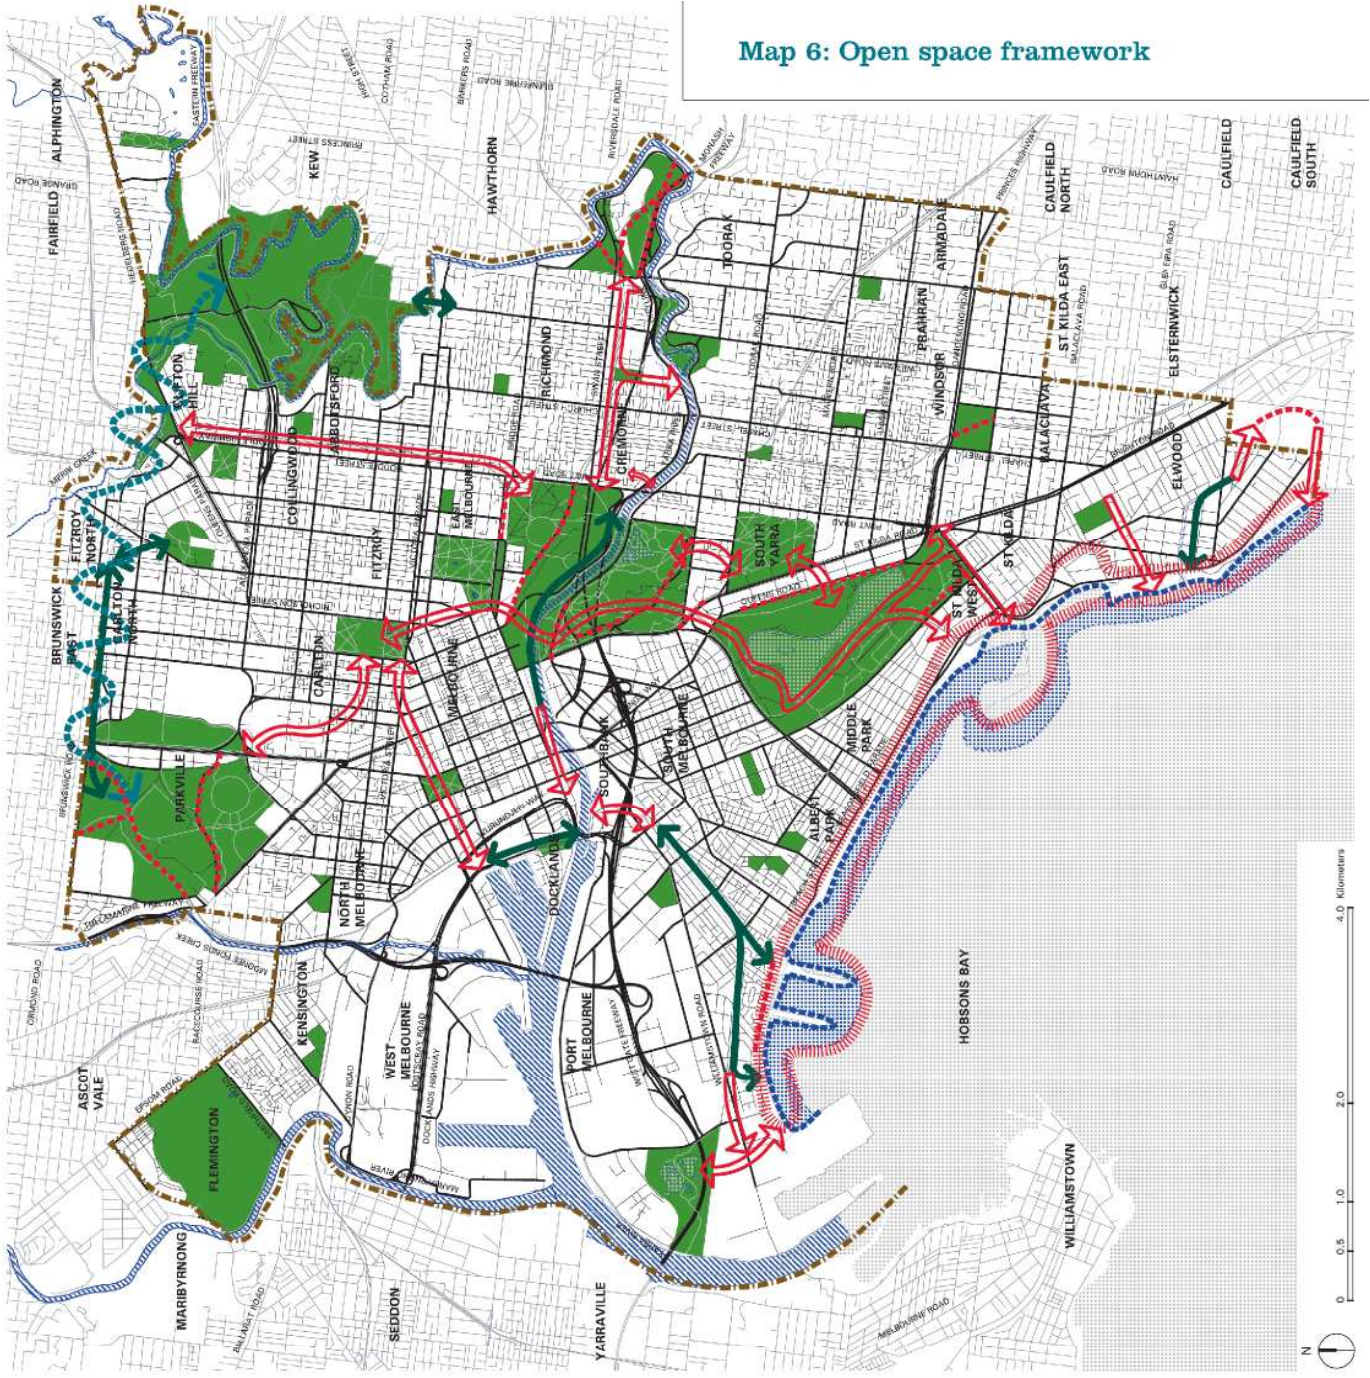

Map 6: Open space framework

Regional Open Space Network

Rivers and Waterways

Foreshore

Existing Linear Link

Potential Linear Link

Gaps, Discontinuities and Barriers

Revitalise Foreshore Open Space

Proposed Royal Park, Yarra Bend Park Habitat Link

Study Area Boundary

Map 6

Open space framework

Inner Melbourne Action Plan